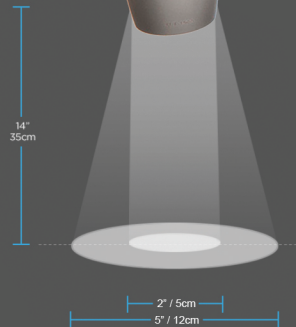

# Quasar Cool (XLT-150A)

## Enova's Most Versatile LED Surgical Headlight

150,000 - 300,000 LUX

Adjustable spot 2" - 5" / 5cm - 13cm

Recommended for physicians  
performing procedures for:

- Plastic, Cosmetic, & Reconstructive
- Oral and Maxillofacial
- Dental – General and Endo
- General Surgery
- EM/ER
- ENT
- OB/GYN
- Neuro
- Vascular
- Vet – General & Small Animal

### REFRACTIVE LED

Brightness (LUX)

150,000 LUX

Color Temperature (Kelvin)

6100 K

Color Rendering Index (out of 100)

CRI 75